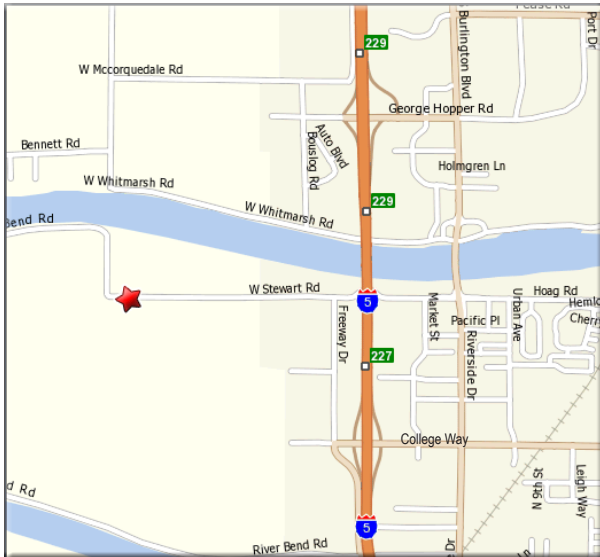

Etera® *Green Roof Plants*

You Are Invited!

Saturday, December 4, 2010

10 AM - 2 PM

Open House

Refreshments ~ Samples ~ Tours ~ More

Mount Vernon Nursery
14113 River Bend Road
Mount Vernon, WA 98073

(360) 395-3340 • sales@etera.com

www.etera.com

14113 River Bend Road ~ Mount Vernon, WA 98273

I-5 North Bound

- Take exit 227, turn RIGHT onto WA-538 / College Way Ramp
- Turn LEFT (West) onto SR-538 [College Way]
- Turn RIGHT (North) - Freeway Dr
- Turn LEFT (West) onto Stewart Rd
- Road name changes to River Bend Rd

I-5 South Bound

- Take exit 227, turn RIGHT onto WA-538 / College Way Ramp
- Turn RIGHT (West) onto SR-538 [College Way]
- Turn RIGHT (North) - Freeway Dr
- Turn LEFT (West) onto Stewart Rd
- Road name changes to River Bend Rd